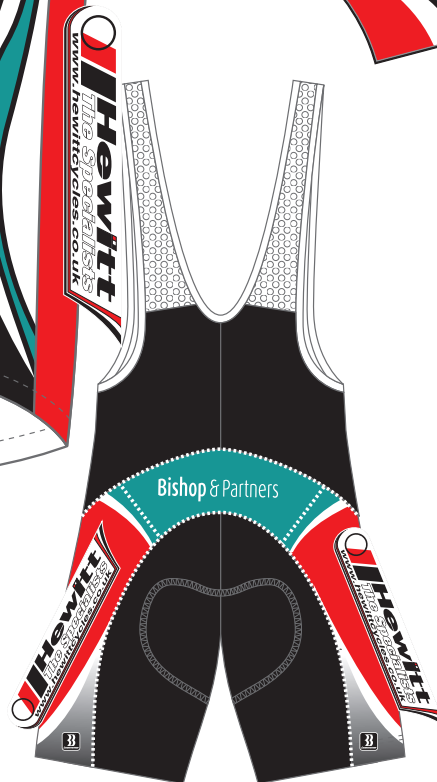

Date: 07/02/2008

Colors: 3 Red P185, Black, Teal P321

Project: Paul Hewitt 2007

Designer: Elisa

Agent: D.H. Williams

C1036.04 - zip lunga

M/L tagliata

C2234